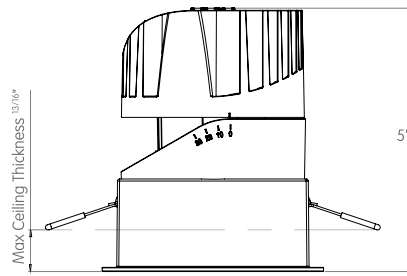

MOUNTING FLEXIBILITY

TRIM TORSION SPRINGS

FRONT VIEW

 3 7/8" x 3 7/8"

TOP VIEW

TRIM CONSTANT FORCE SPRINGS

FRONT VIEW

 3 7/8" x 3 7/8"

TOP VIEW

TRIMLESS

FRONT VIEW

 4 1/4" x 4 1/4"

TOP VIEW

MILLWORK

FRONT VIEW

 3 7/8" x 3 7/8"