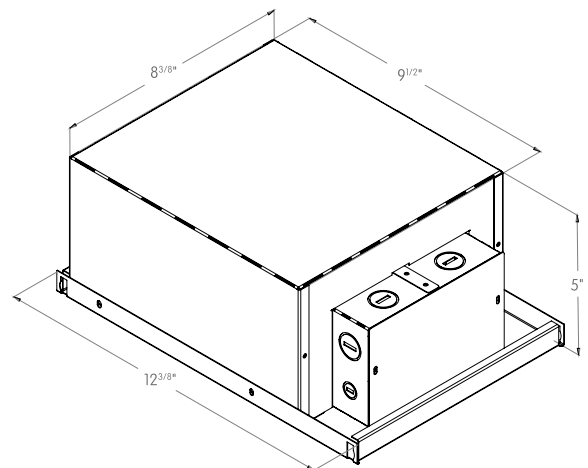

IC HOUSING & AIRTIGHT

CCC Certified to GB7000

JA8 Certified to Title 24 standards

Bold Lighting

4710 Ecton Dr., Marietta, GA 30066, USA
info@boldlighting.us www.boldlighting.us t: +1-678-903-4061