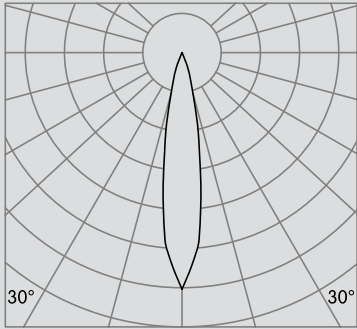

Photometric data: Type C Polar Curves

Narrow Distribution 12°

Max. 7,550cd 1,000lm

Medium Distribution 24°

Max. 3,420cd 1,000lm

Flood Distribution 36°

Max. 2,720cd 1,000lm

Notes:
Other beam distribution available on demand.
Please consult factory.