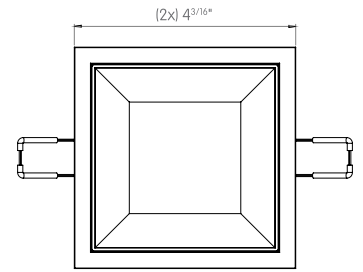

MOUNTING FLEXIBILITY

TRIM TORSION SPRINGS

FRONT VIEW

 3 7/8" x 3 7/8"

TOP VIEW

TRIM CONSTANT FORCE SPRINGS

FRONT VIEW

 3 7/8" x 3 7/8"

TOP VIEW

TRIMLESS

FRONT VIEW

 4 1/4" x 4 1/4"

TOP VIEW

MILLWORK

FRONT VIEW

 3 7/8" x 3 7/8"