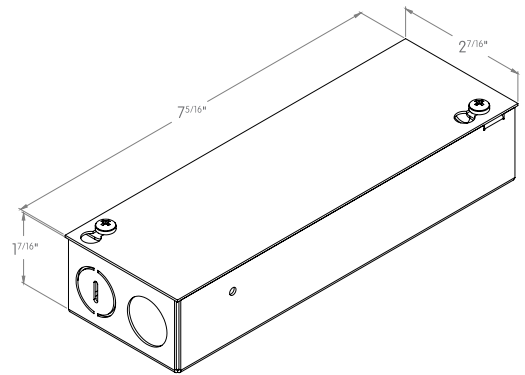

REMODEL HOUSING