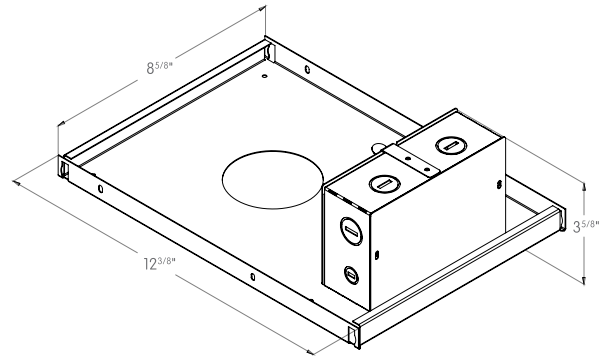

NON-IC HOUSING