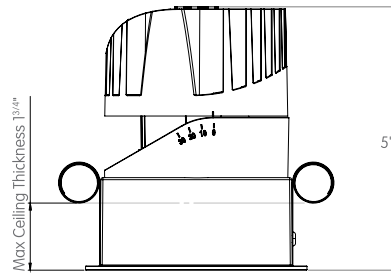

MOUNTING FLEXIBILITY

TRIM TORSION SPRINGS

FRONT VIEW

 3 7/8" x 3 7/8"

TOP VIEW

TRIM CONSTANT FORCE SPRINGS

FRONT VIEW

 3 7/8" x 3 7/8"

TOP VIEW

TRIMLESS

FRONT VIEW

 4 1/4" x 4 1/4"

TOP VIEW

MILLWORK

FRONT VIEW

 3 7/8" x 3 7/8"