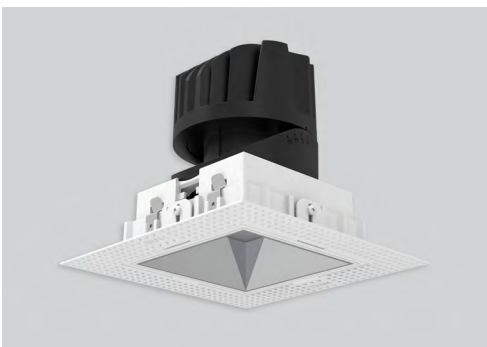

TRIMLESS

FRONT VIEW

4 1/4" x 4 1/4"