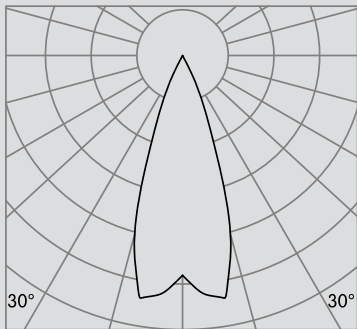

Photometric data: Type C Polar Curves

Narrow Distribution 12°

Max. 7,550cd 1,000lm

Medium Distribution 24°

Max. 3,420cd 1,000lm

Flood Distribution 36°

Max. 2,720cd 1,000lm

Notes:
Other beam distribution available on demand.
Please consult factory.