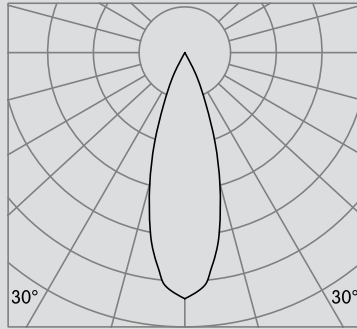

Photometric data: Type C Polar Curves

Narrow Distribution 12°

Max. 7,550cd 1,000lm

Medium Distribution 24°

Max. 3,420cd 1,000lm

Flood Distribution 36°

Max. 2,720cd 1,000lm

Notes:
Other beam distribution available on demand.
Please consult factory.

TOP VIEW

TRIMLESS

FRONT VIEW

 4 1/4" x 4 1/4"

TOP VIEW

MILLWORK

FRONT VIEW

 3 7/8" x 3 7/8"