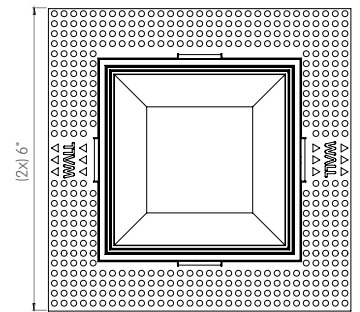

MOUNTING FLEXIBILITY

TRIM TORSION SPRINGS

FRONT VIEW

 3 7/8" x 3 7/8"

TOP VIEW

TRIM CONSTANT FORCE SPRINGS

FRONT VIEW

 3 7/8" x 3 7/8"

TOP VIEW

TRIMLESS

FRONT VIEW

 4 1/4" x 4 1/4"

TOP VIEW

MILLWORK

FRONT VIEW

 3 7/8" x 3 7/8"