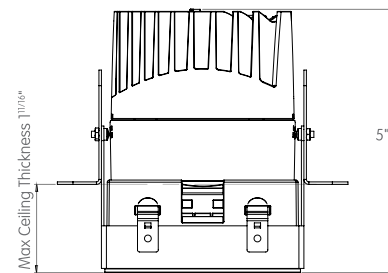

MOUNTING FLEXIBILITY

TRIM TORSION SPRINGS

FRONT VIEW

 3 7/8" x 3 7/8"

TOP VIEW

TRIM CONSTANT FORCE SPRINGS

FRONT VIEW

 3 7/8" x 3 7/8"

TOP VIEW

TRIMLESS

FRONT VIEW

 4 1/4" x 4 1/4"

TOP VIEW

MILLWORK

FRONT VIEW

 3 7/8" x 3 7/8"