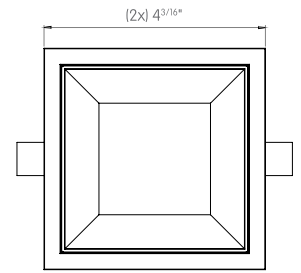

MOUNTING FLEXIBILITY

TRIM TORSION SPRINGS

FRONT VIEW

 3 7/8" x 3 7/8"

TOP VIEW

TRIM CONSTANT FORCE SPRINGS

FRONT VIEW

 3 7/8" x 3 7/8"

TOP VIEW

TRIMLESS

FRONT VIEW

 4 1/4" x 4 1/4"

TOP VIEW

MILLWORK

FRONT VIEW

 3 7/8" x 3 7/8"