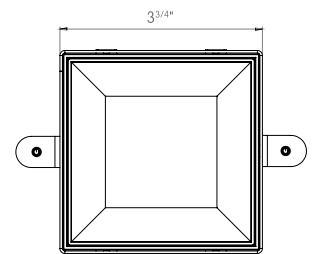

MOUNTING FLEXIBILITY

TRIM TORSION SPRINGS

FRONT VIEW

 3 7/8" x 3 7/8"

TOP VIEW

TRIM CONSTANT FORCE SPRINGS

FRONT VIEW

 3 7/8" x 3 7/8"

TOP VIEW

TRIMLESS

FRONT VIEW

 4 1/4" x 4 1/4"

TOP VIEW

MILLWORK

FRONT VIEW

 3 7/8" x 3 7/8"