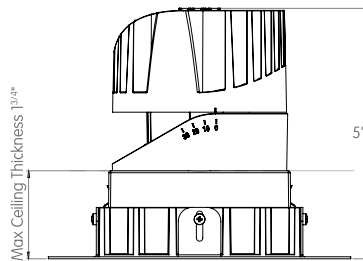

MOUNTING FLEXIBILITY

TRIM TORSION SPRINGS

FRONT VIEW

 3 7/8" x 3 7/8"

TOP VIEW

TRIM CONSTANT FORCE SPRINGS

FRONT VIEW

 3 7/8" x 3 7/8"

TOP VIEW

TRIMLESS

FRONT VIEW

 4 1/4" x 4 1/4"

TOP VIEW

MILLWORK

FRONT VIEW

 3 7/8" x 3 7/8"